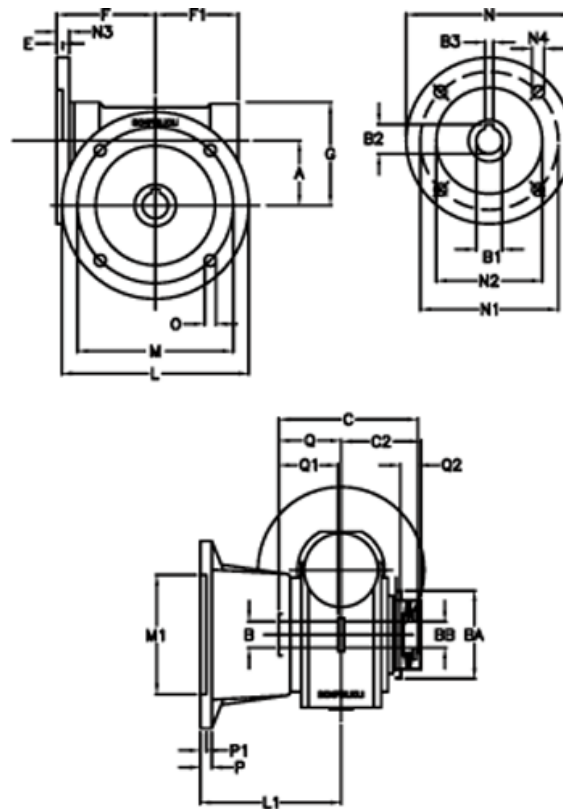

Article number: 390204900762336

Description: Worm Gear with Torque Limiter
VF 49-L2-FA-7 P63B14

Measures

a = 49.5	C2 = 64	m = 90	P = 12
B = 25	Description = VF 49FA-xx-63B14	M1 = 70	P1 = 10
B1 E7 = 11	E = 3	N = 90	Q = 51.0
B2 = 12.8	F = 70	N1 = 75	Q1 = 41
B3 H9 = 4	F1 = 63	N2 = 60	Q2 = 15
BA = 63	g = 80	N3 = 7.0	
BB H7 = 14	L = 125	N4 = 6.0	
C = 105	L1 = 115	O = 10.5	